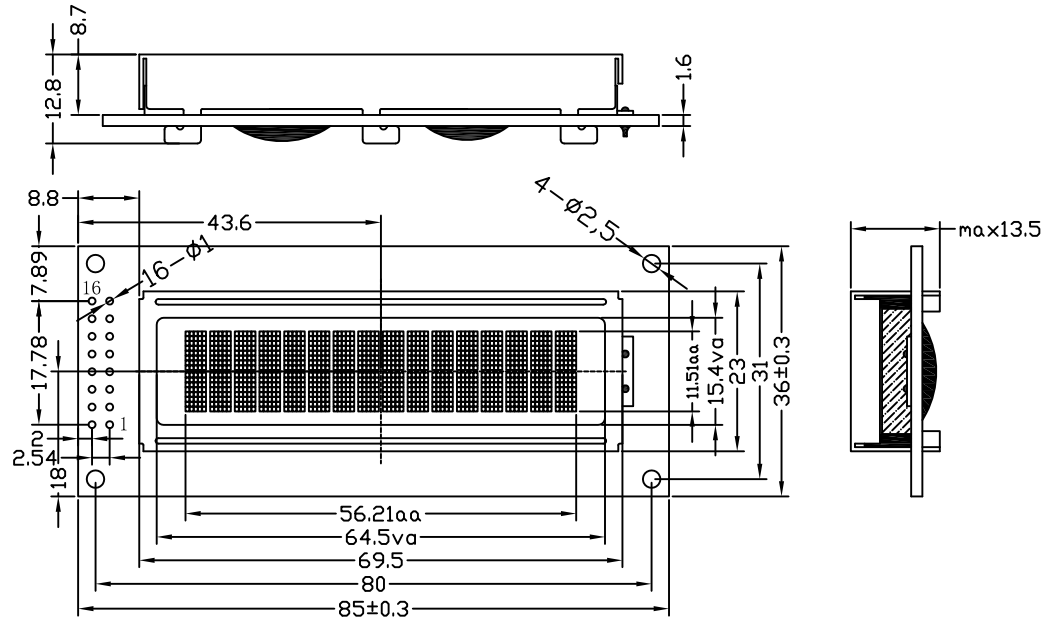

DOTS SIZE
SCALE:4:1

 LCD JOIN Your Professional LCD Partner		MOD. Name		LCD016002M		Sheet	1
		DESIGNED		CHECKED	VERIFIED	APPROVED	FILE NAME
	UNIT	SIZE	SCALE			Count Dwg.	
	mm	A4	N-T-S				