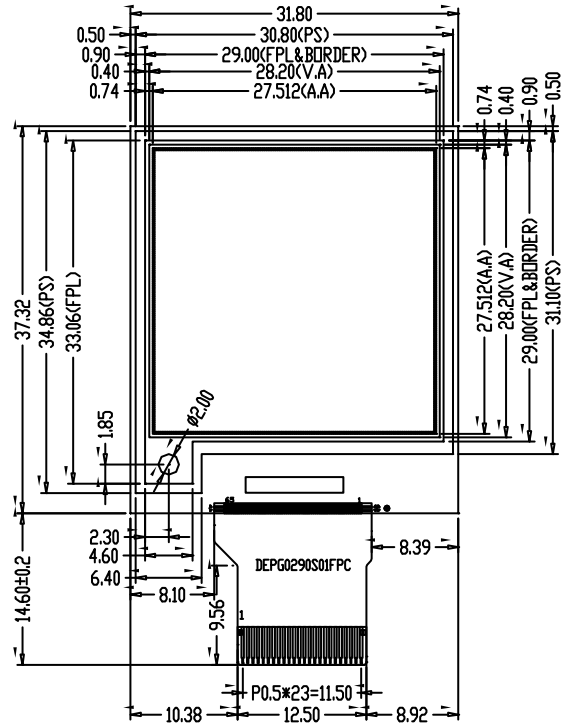

REV	DESCRIPTION:	DATE
1.0	First	
1.1	COM & SEG LAYOUT	2020-3-13

Pixel Pitch

Model Name: EPR004		 Your Professional LCD Partner	
GENERAL TOL: ± 0.2			
APPROVALS	DATE	DRAWN NO.	SCALE: 1:1
DWN:		SIZE: A4	UNIT: mm
CHK:			Page: 1-1
APP:			