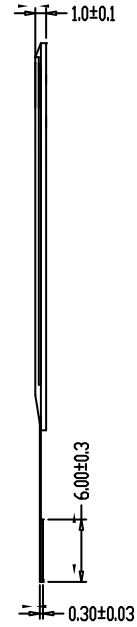

REV	DESCRIPTION:	DATE
1.0	First	
1.1	COM & SEG LAYOUT	2020-3-13

Pixel Pitch

Model Name: EPR004		 Your Professional LCD Partner	
GENERAL TOL: ± 0.2			
APPROVALS	DATE	DRAWN NO.	SCALE: 1:1
DWN:		SIZE: A4	UNIT: mm
CHK:			Page: 1-1
APP:			