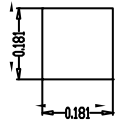

REV	DESCRIPTION:	DATE
1.0	First	
1.1	COM & SEG LAYOUT	2020-3-13

Pixel Pitch

Model Name: EPR004		 Your Professional LCD Partner	
GENERAL TOL: ± 0.2			
APPROVALS	DATE	DRAWN NO.	SCALE: 1:1
DWN:		SIZE: A4	UNIT: mm
CHK:			Page: 1-1
APP:			